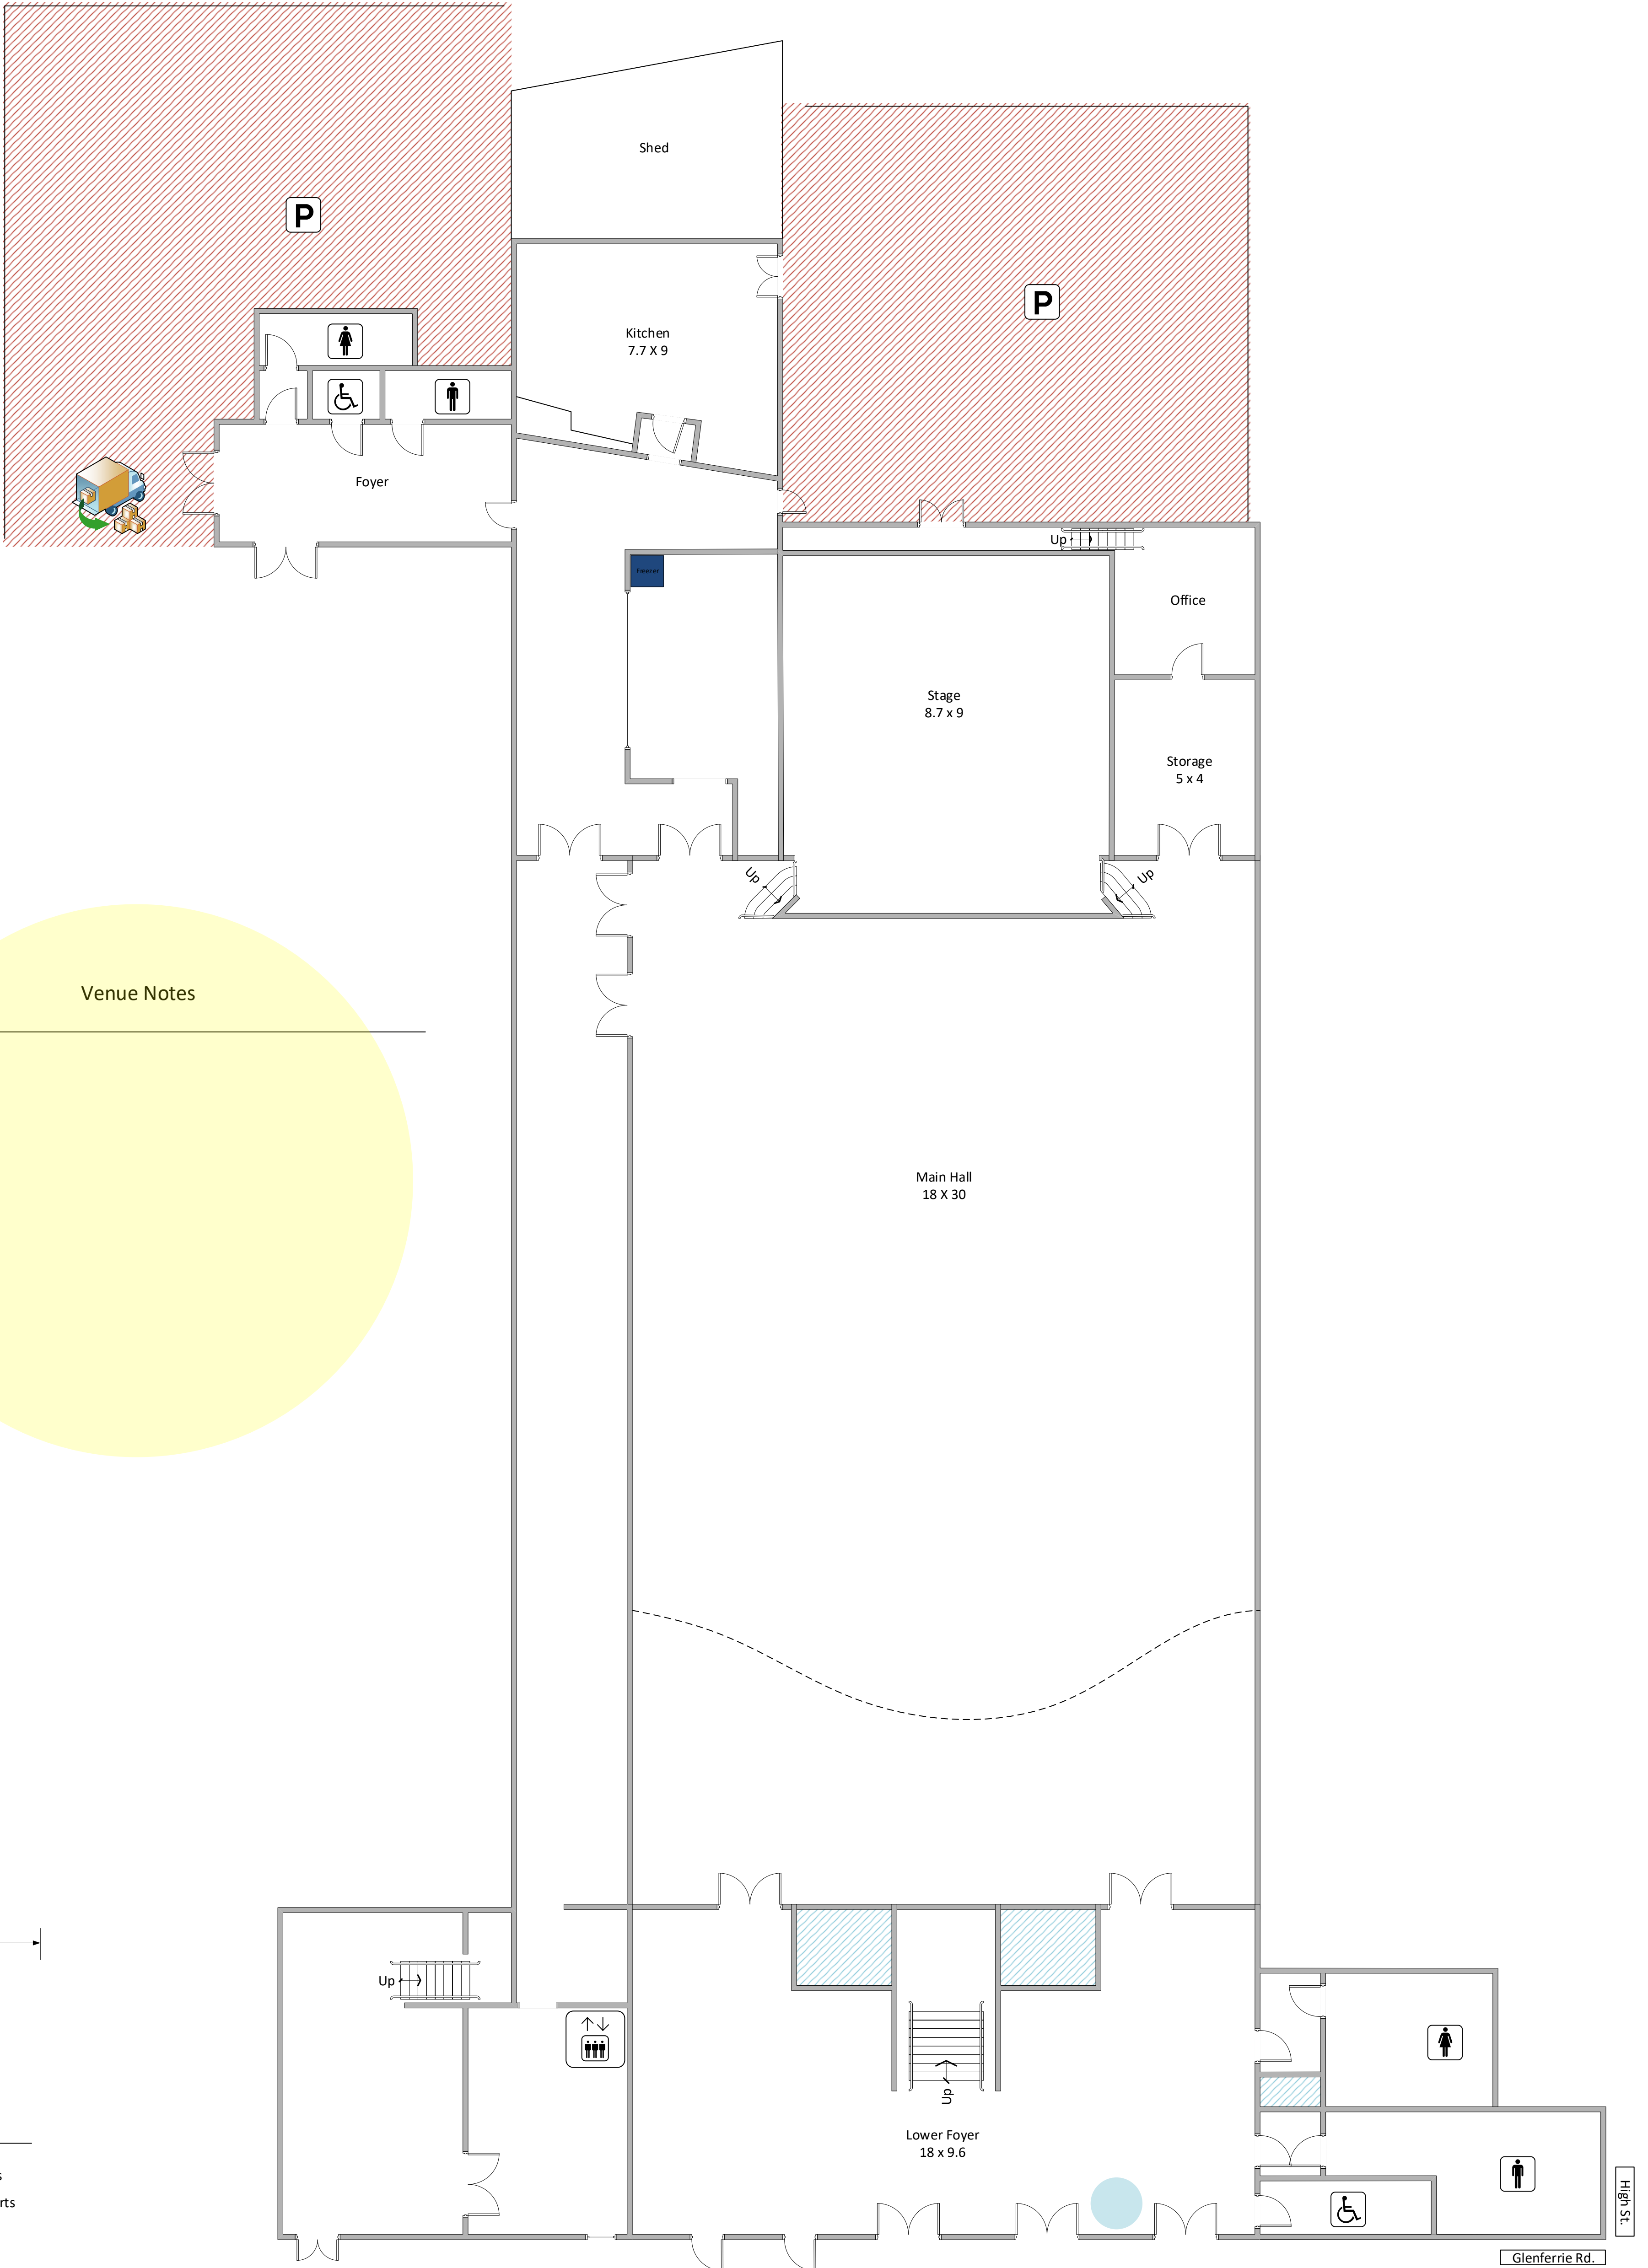

# MALVERN

Scale 1:100

## TOWN HALL

Legend	
① ②	No. of Power Points
③	3 - Phase Ports
🔊	Microphone Plug
■	Void
●	Statue
⬆️⬆️⬆️	Lift

High St.  
Glenferrie Rd.