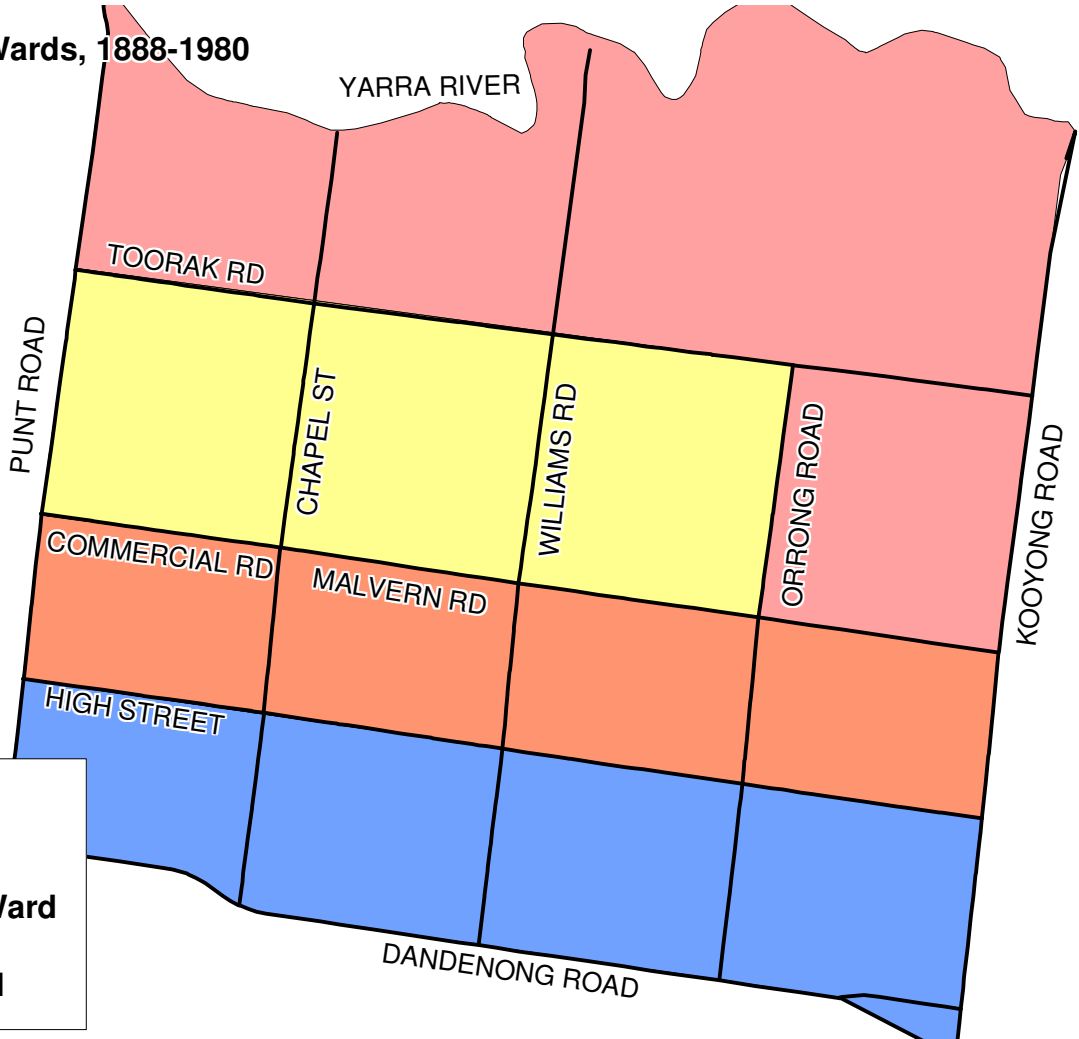

City of Prahran Wards, 1888-1980

LEGEND

- Toorak Ward
- South Yarra Ward
- Prahran Ward
- Windsor Ward