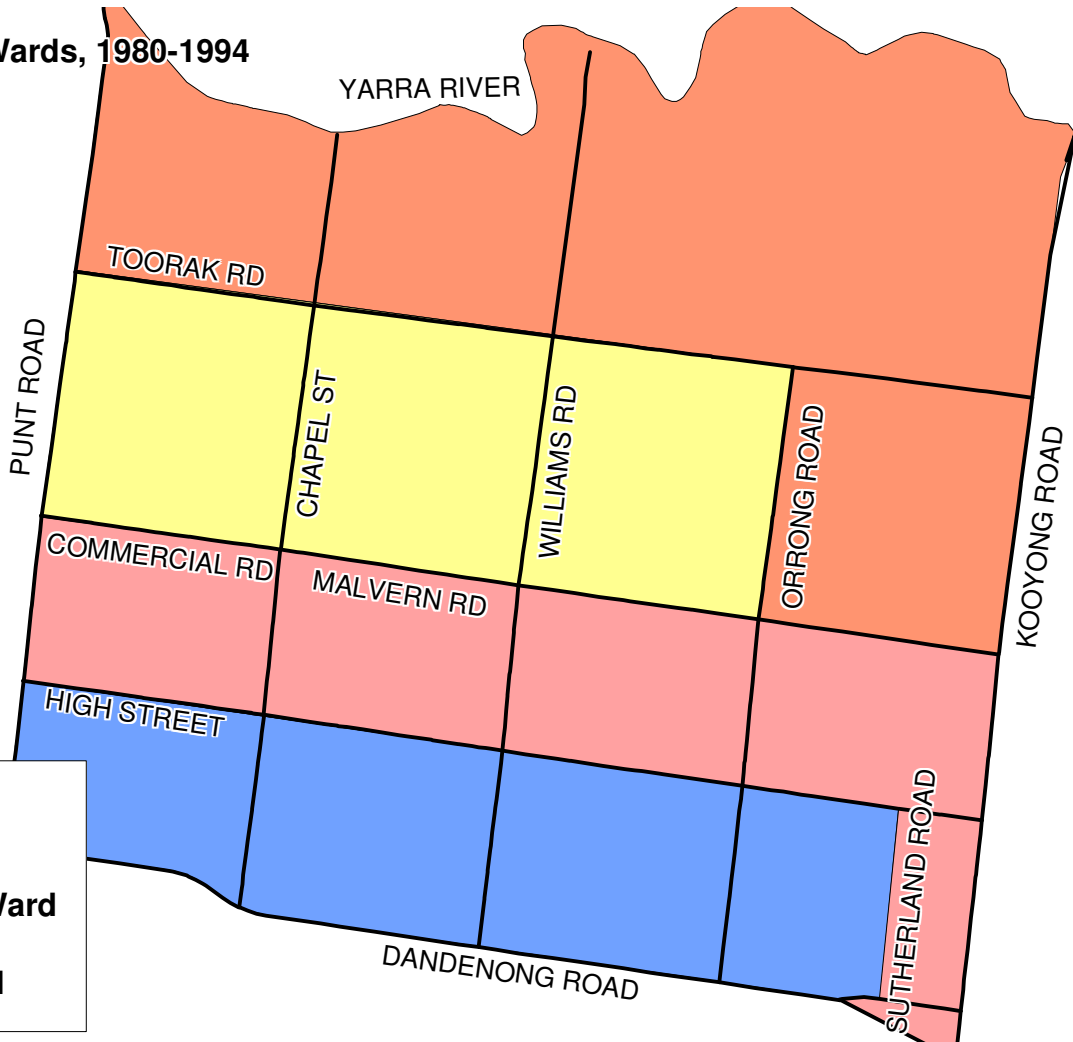

# City of Prahran Wards, 1980-1994

## LEGEND

-  Toorak Ward
-  South Yarra Ward
-  Prahran Ward
-  Windsor Ward