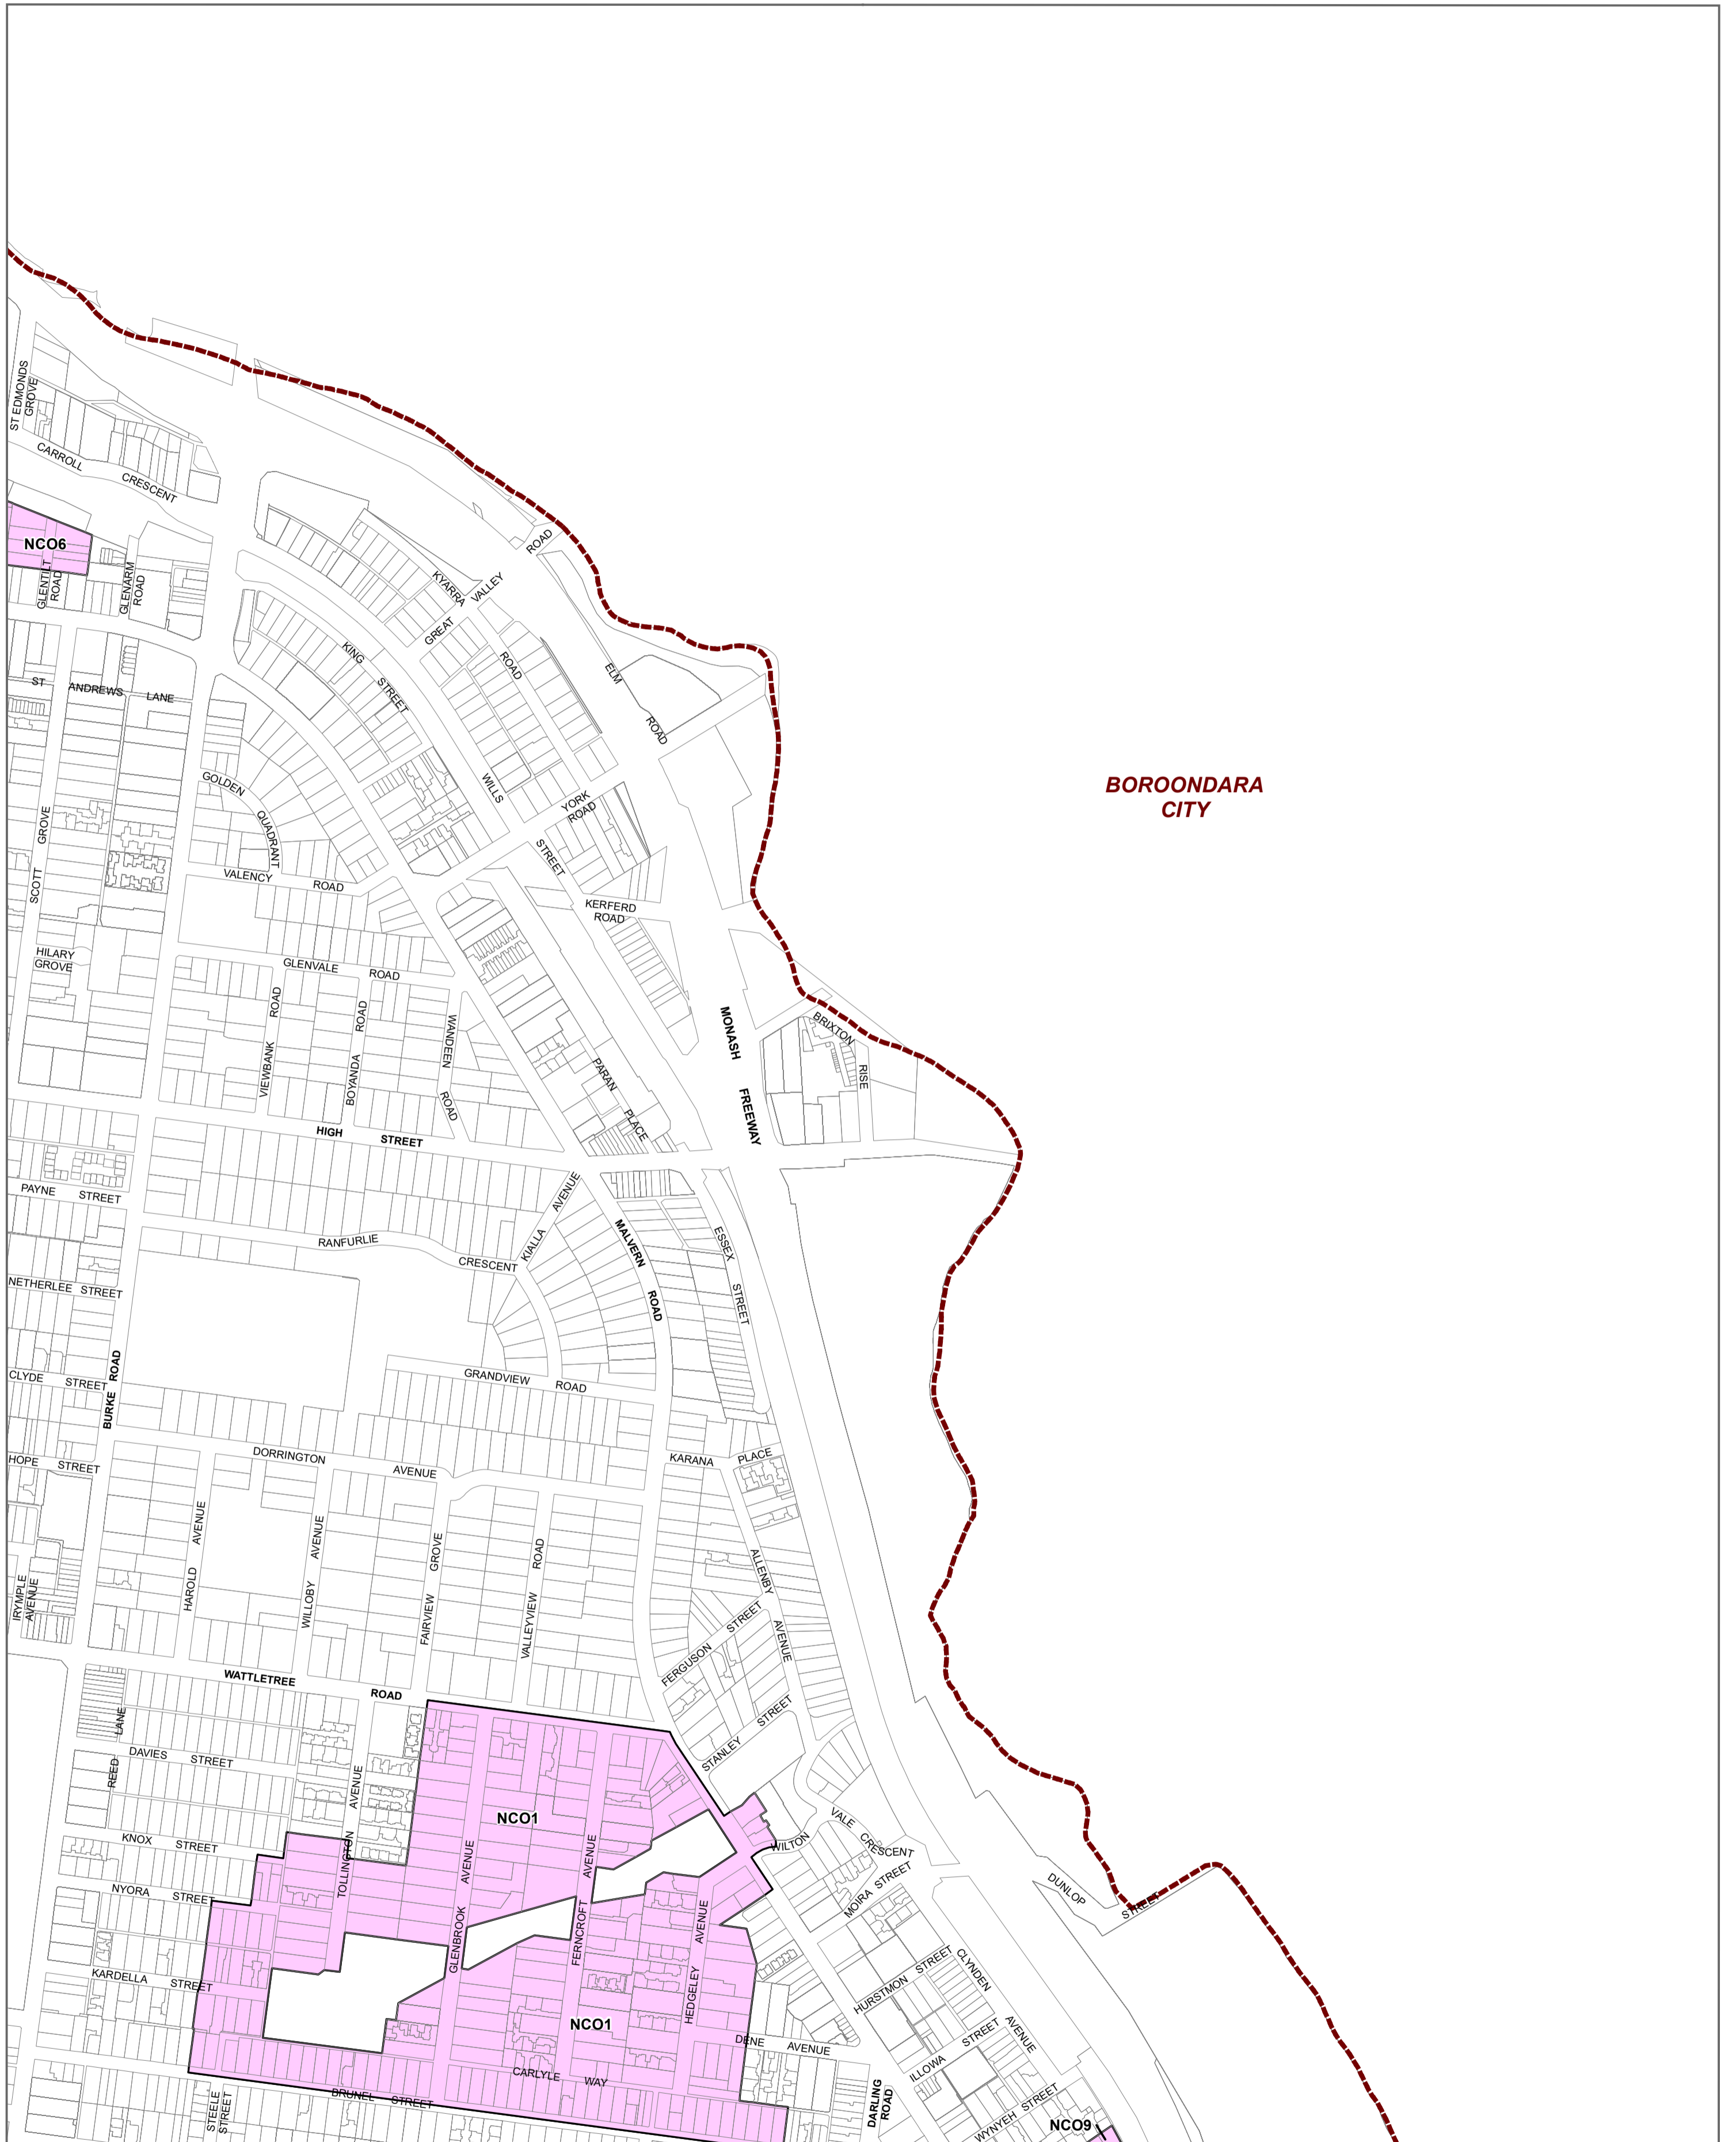

STONNINGTON PLANNING SCHEME - LOCAL PROVISION

- LEGEND**
- NCO1 - Neighbourhood Character Overlay - Schedule 1
 - NCO6 - Neighbourhood Character Overlay - Schedule 6
 - NCO9 - Neighbourhood Character Overlay - Schedule 9

© The State of Victoria Department of Environment, Land, Water and Planning 2020

Australian Map Grid Zone 55

Planning Group
AMENDMENT C285ston
 Printed: 10/11/2020

Environment,
 Land, Water
 and Planning

INDEX TO ADJOINING SCHEME MAPS