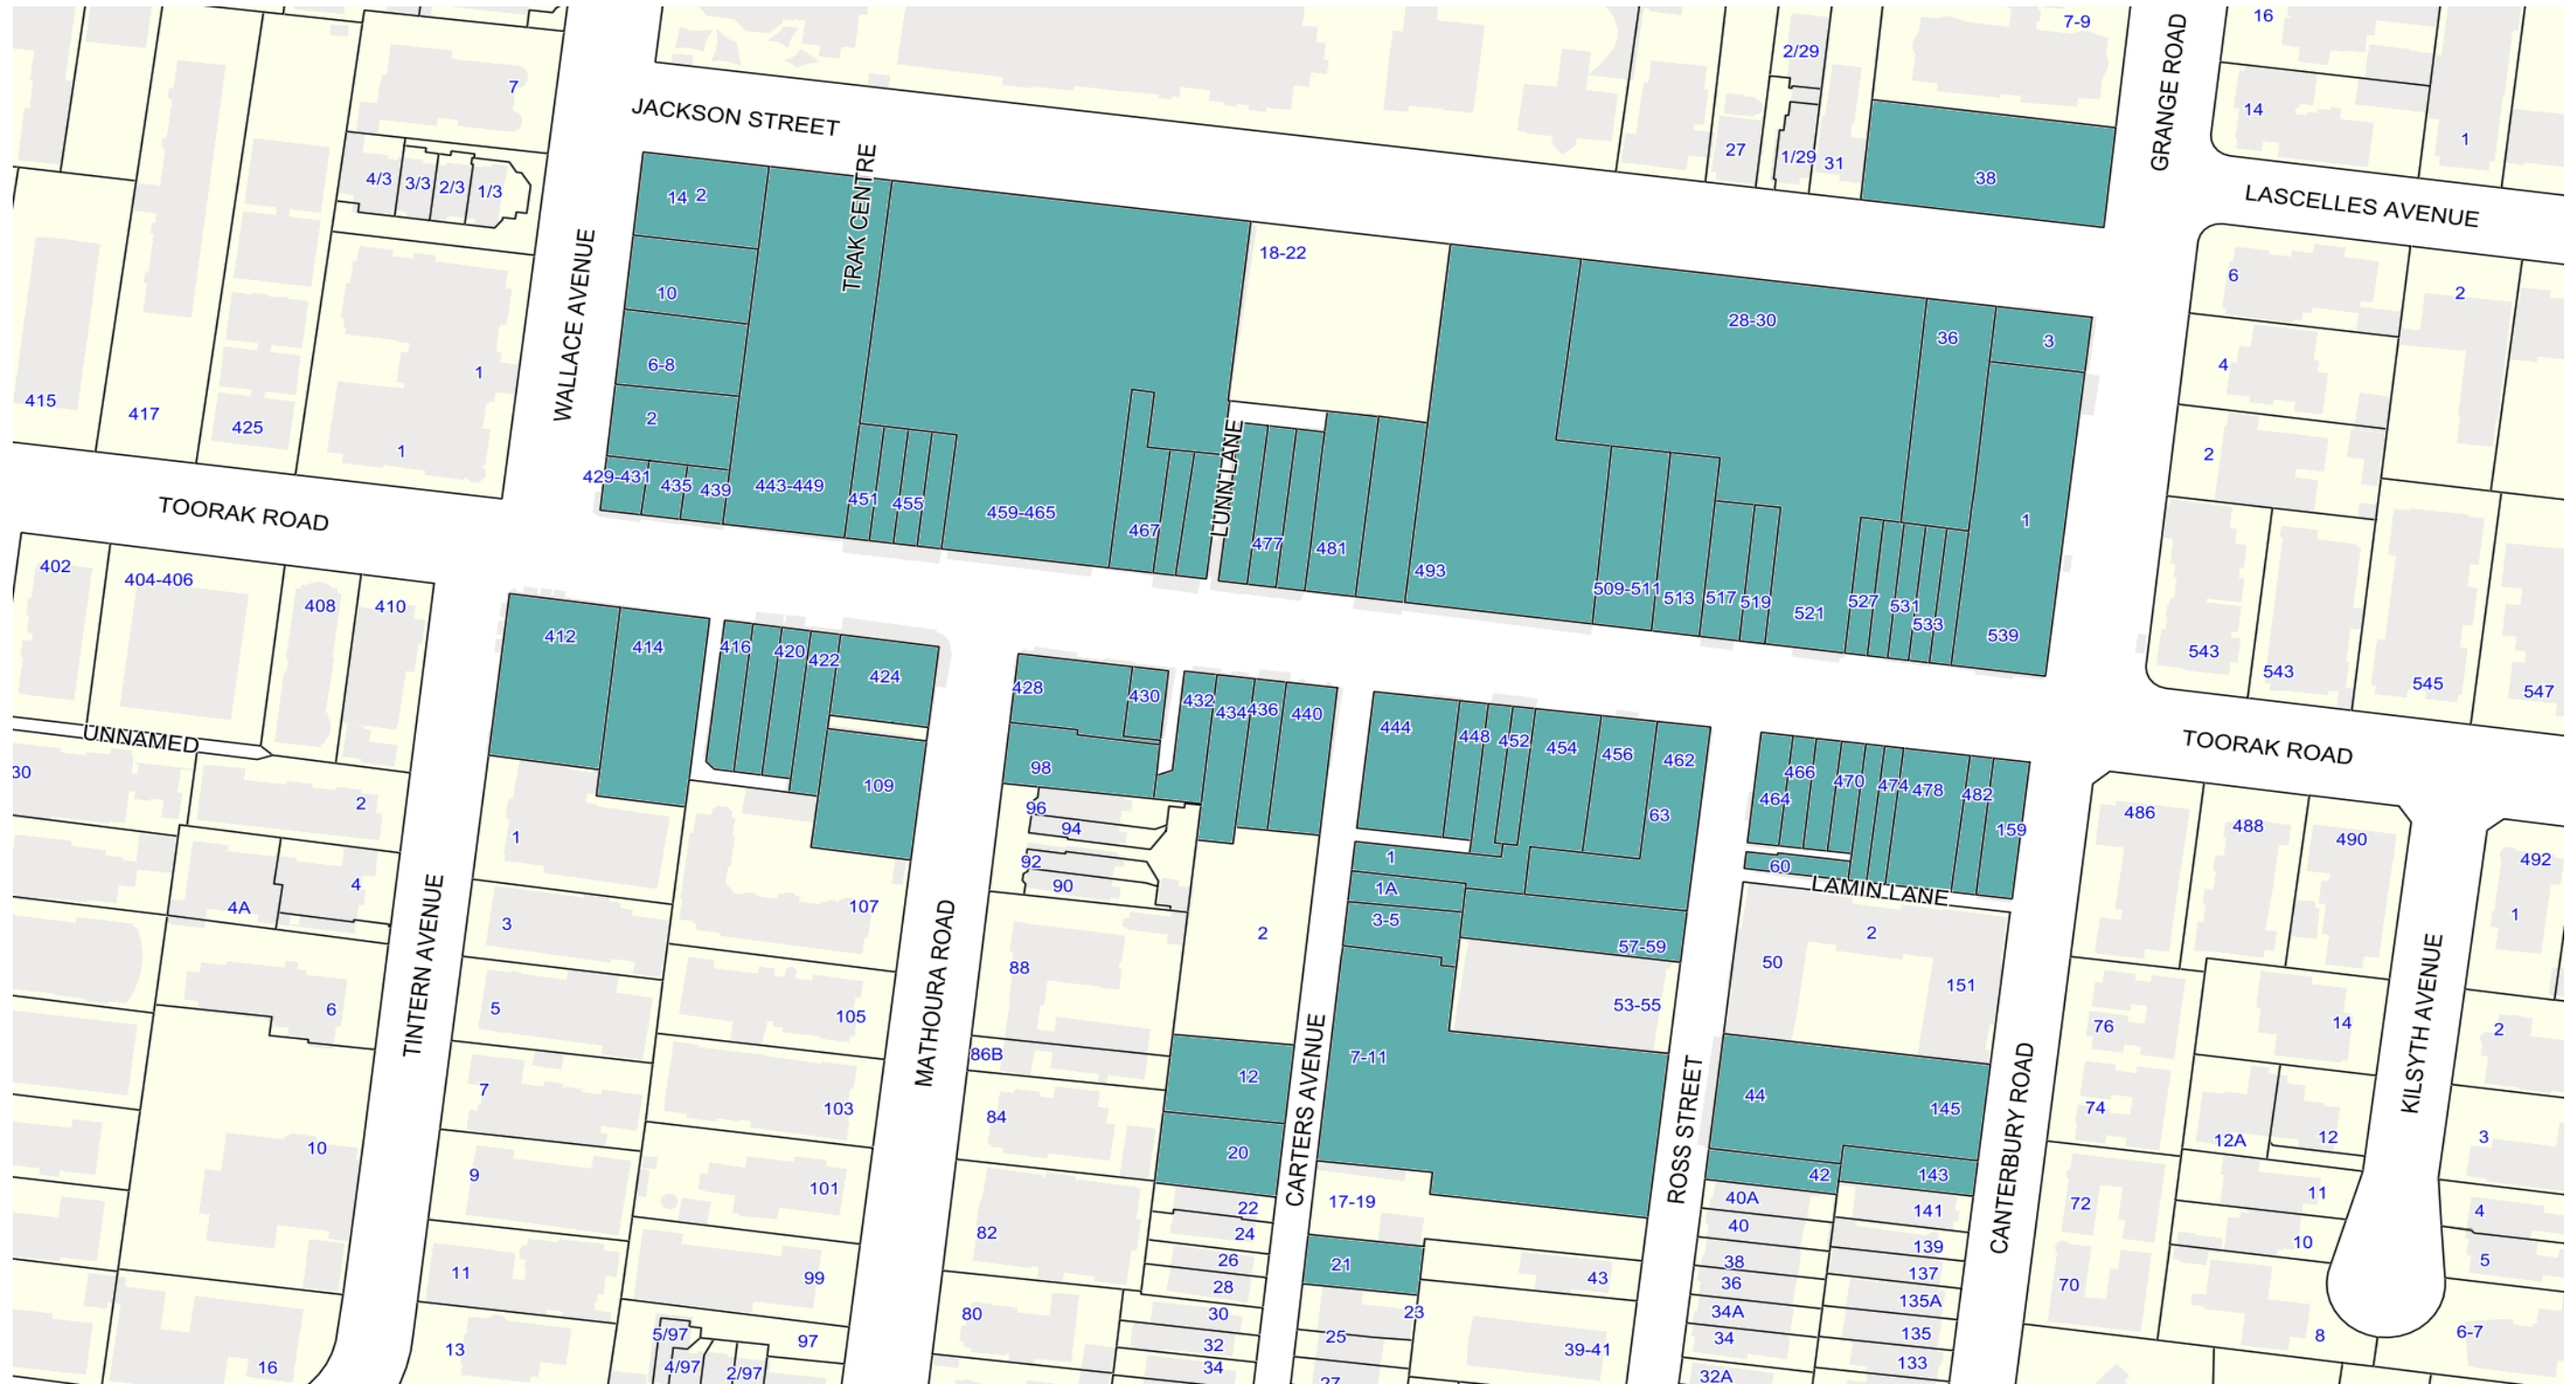

**Attachment #2:
Toorak Village
Special rate geographic region map**

The State of Victoria does not warrant the accuracy or completeness of information in this publication and any person using or relying upon such information does so on the basis that the State of Victoria shall bear no responsibility or liability whatsoever for any errors, faults, defects or omissions in the information. No Guarantee or warranty is given as to the accuracy or completeness of the details shown on this map. The City of Stonnington shall not be liable in any way for loss of any kind including, damages, costs, interest, loss of profits arising from error, inaccuracy, incompleteness of this information.

**Special rates
Toorak Village**

March 2019

1:1400