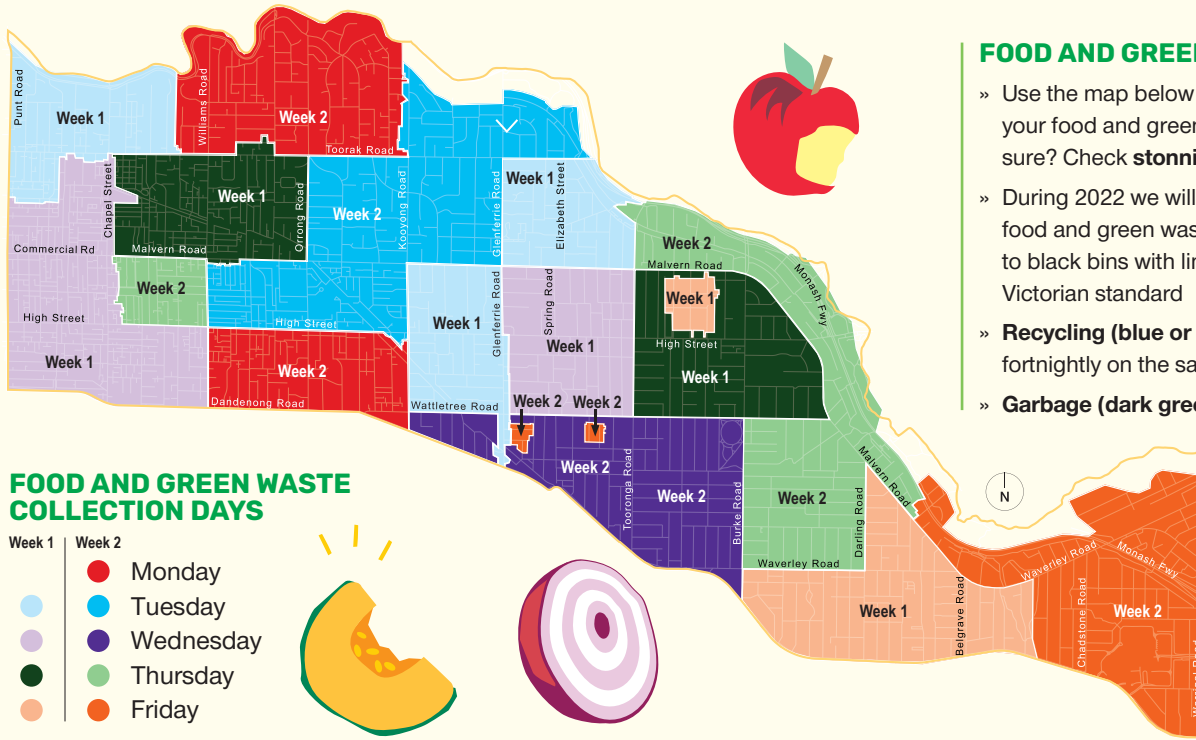

NOVEMBER						
M	T	W	T	F	S	S
	1	2	3	4	5	6
7	8	9	10	11	12	13
14	15	16	17	18	19	20
21	22	23	24	25	26	27
28	29	30				

DECEMBER						
M	T	W	T	F	S	S
		1	2	3	4	
5	6	7	8	9	10	11
12	13	14	15	16	17	18
19	20	21	22	23	24	25
26	27	28	29	30	31	

## FOOD AND GREEN WASTE COLLECTION DAYS

Week 1	Week 2
	Monday
	Tuesday
	Wednesday
	Thursday
	Friday

## WHAT GOES IN YOUR FOOD AND GREEN WASTE BIN

Leaves, garden prunings, weeds, grass clippings and small logs (up to 40cm long)

Meat, seafood and leftovers

Cheese, dairy and egg shells

Citrus, onion and garlic