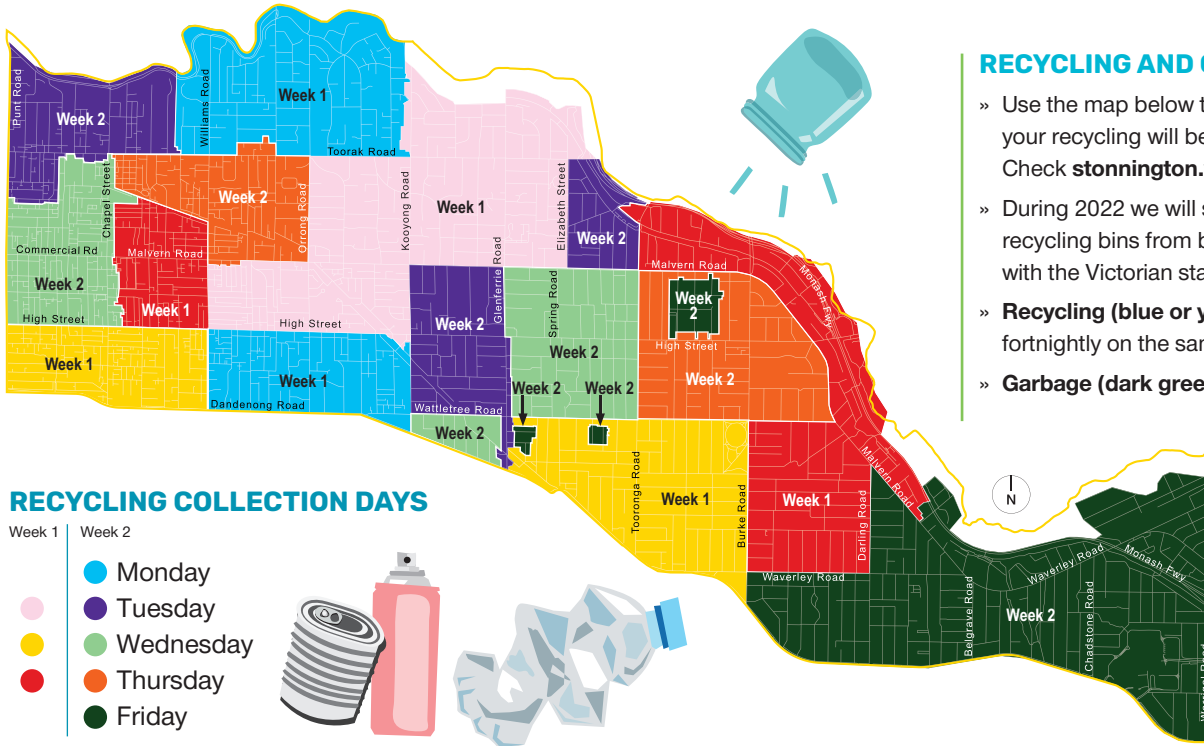

NOVEMBER						
M	T	W	T	F	S	S
	1	2	3	4	5	6
7	8	9	10	11	12	13
14	15	16	17	18	19	20
21	22	23	24	25	26	27
28	29	30				

DECEMBER						
M	T	W	T	F	S	S
			1	2	3	4
5	6	7	8	9	10	11
12	13	14	15	16	17	18
19	20	21	22	23	24	25
26	27	28	29	30	31	

For more information about Council's waste services, visit: stonnington.vic.gov.au/waste or call 8290 1333.

LET'S GET WASTE SORTED.

RECYCLING AND GARBAGE COLLECTION

- » Use the map below to work out what day and week your recycling will be collected. Still not sure? Check stonnington.vic.gov.au/inmyarea
- » During 2022 we will start changing over Stonnington recycling bins from blue lids to yellow lids to align with the Victorian standard
- » **Recycling (blue or yellow lid)** is collected fortnightly on the same day as garbage
- » **Garbage (dark green lid)** is collected weekly