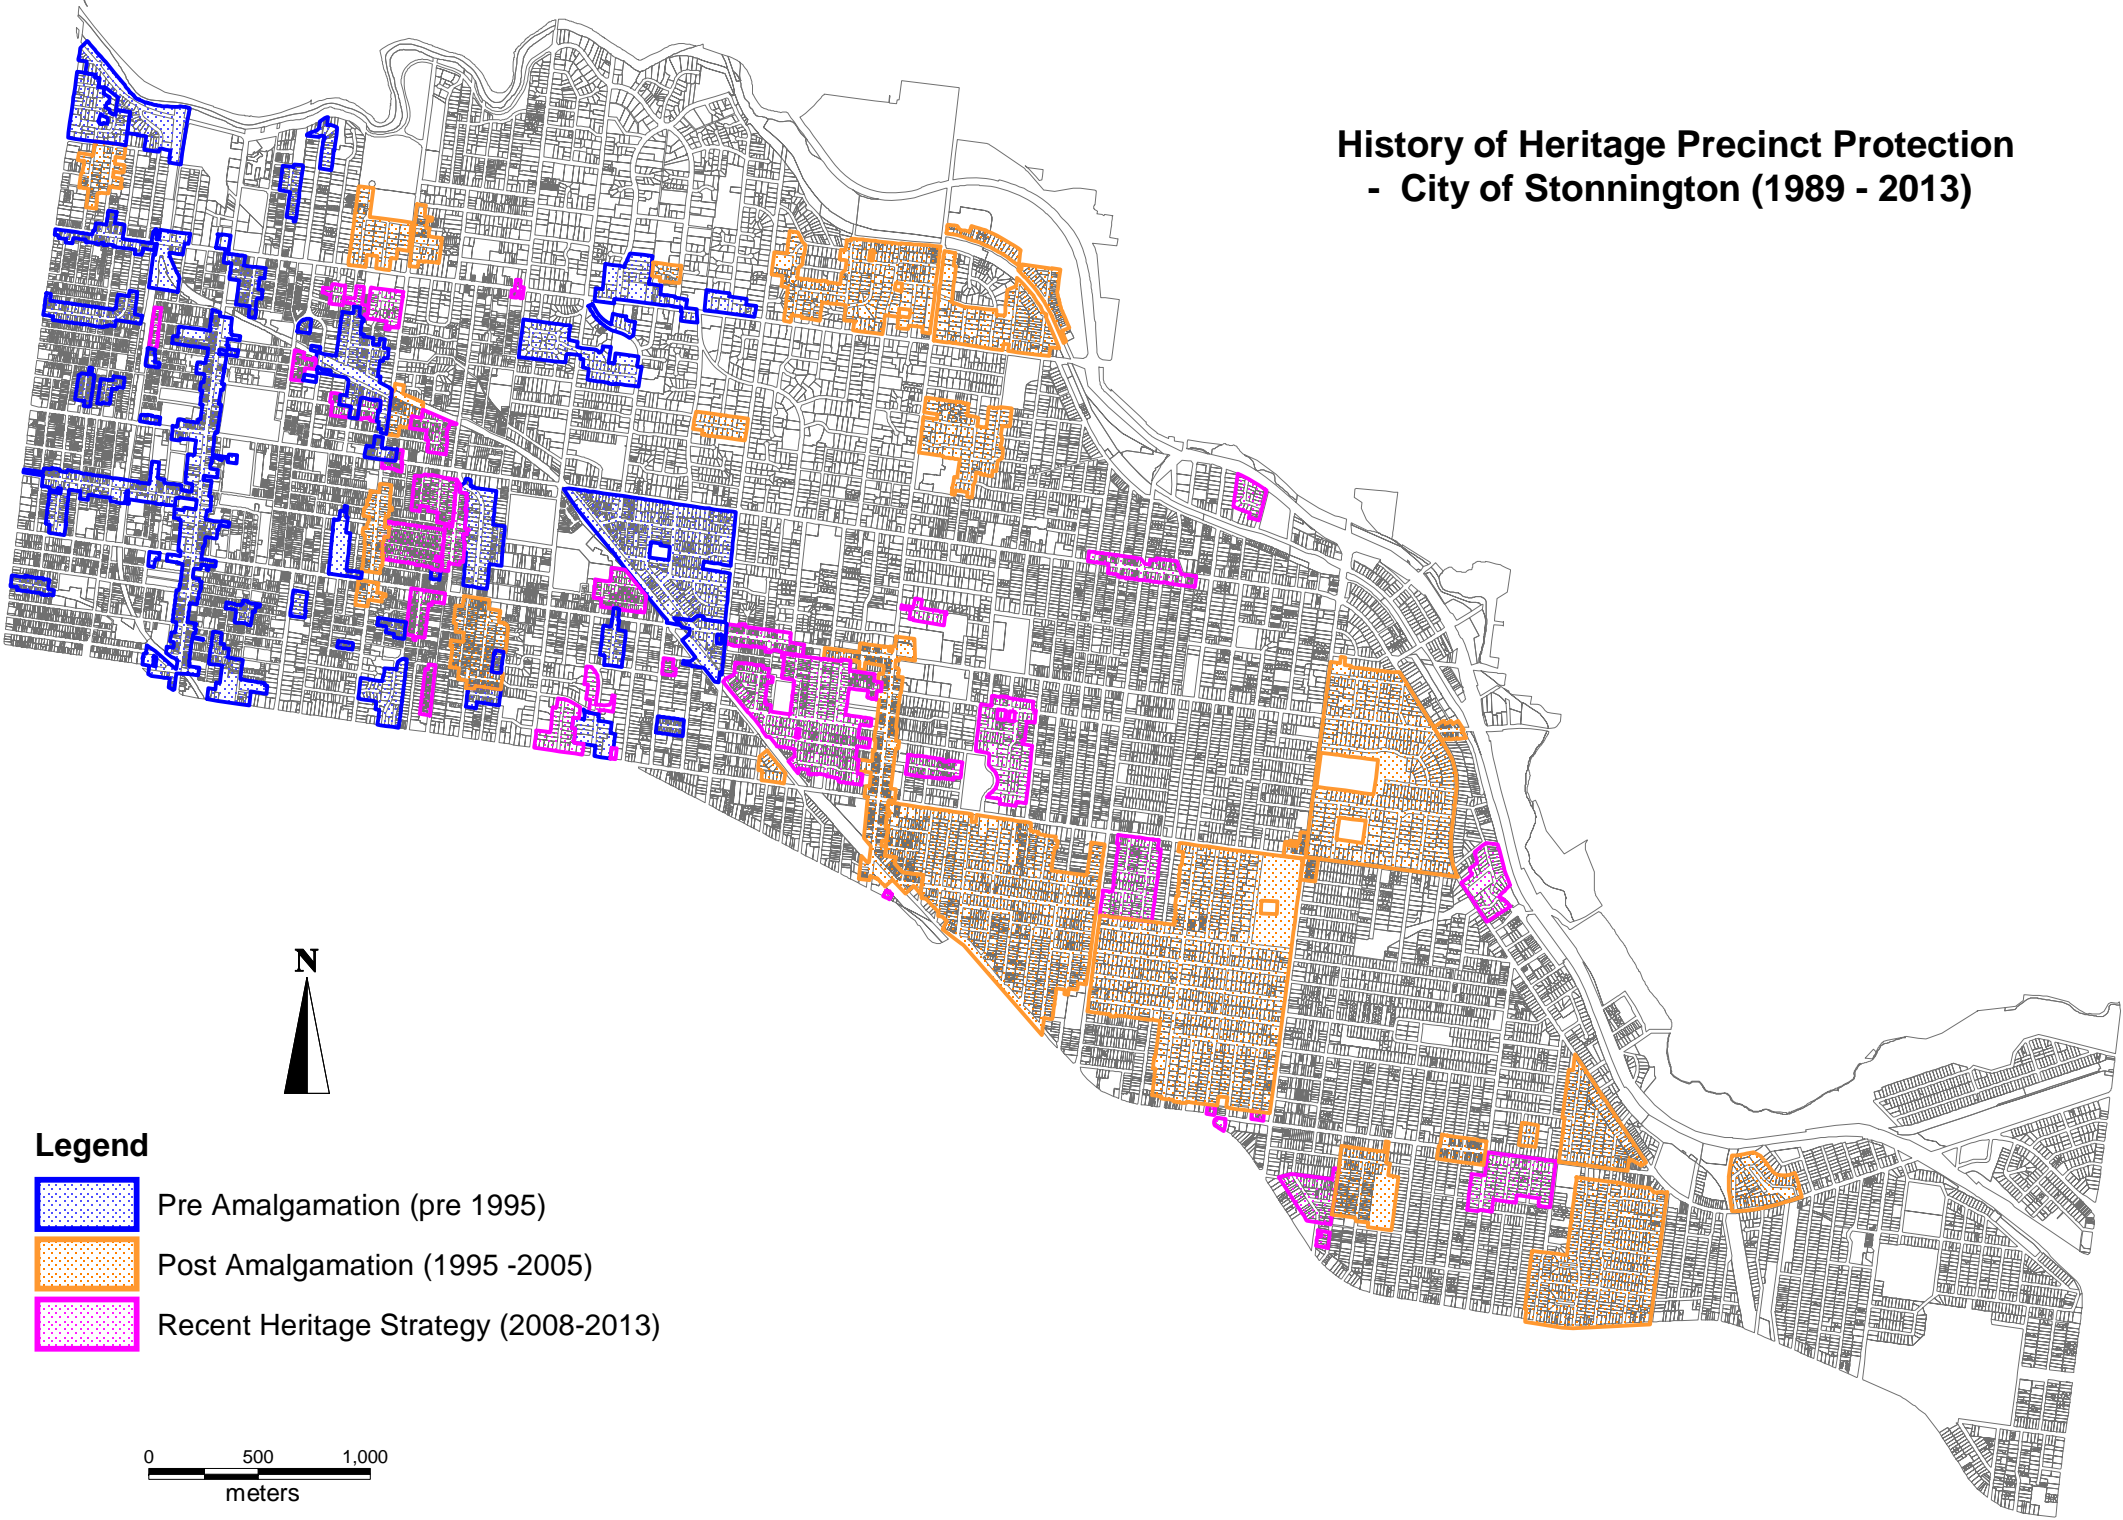

History of Heritage Precinct Protection - City of Stonnington (1989 - 2013)

Legend

-  Pre Amalgamation (pre 1995)
-  Post Amalgamation (1995 -2005)
-  Recent Heritage Strategy (2008-2013)

0 500 1,000
meters