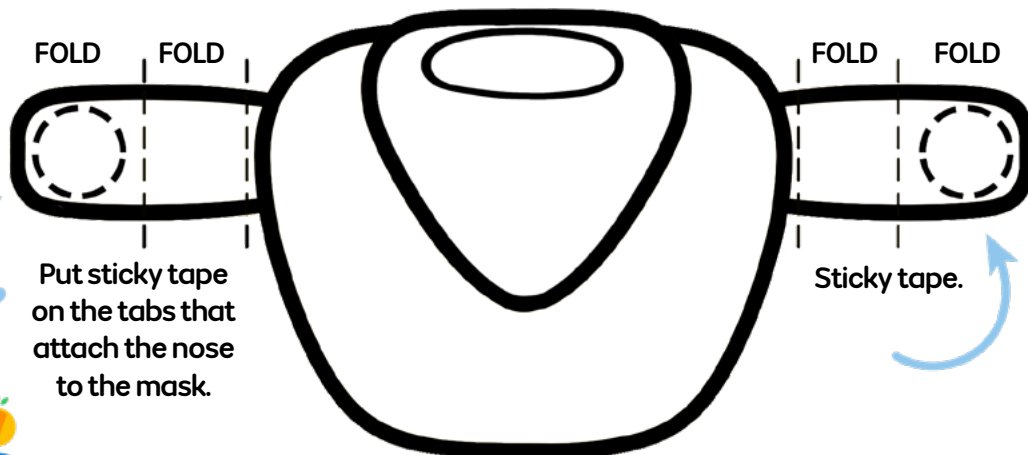

BLUEY

BLUEY PAPER MASK

just colour and play

Put sticky tape behind the ribbon tabs (for strength)

Ask a grown-up to help you cut around the mask and the dotted lines of the eyes.

Tie two pieces of ribbon to the mask at either side.

FOLD

FOLD

Put sticky tape or double-sided tape for the nose tabs on either side of the nose space.

Put sticky tape on the tabs that attach the nose to the mask.

Sticky tape.

Bluey

BINGO PAPER MASK

just colour and play

Put sticky tape behind the ribbon tabs (for strength)

Ask a grown-up to help you cut around the mask and the dotted lines of the eyes.

Tie two pieces of ribbon to the mask at either side.

FOLD

FOLD

Put sticky tape or double-sided tape for the nose tabs on either side of the nose space.

FOLD FOLD

FOLD FOLD

Put sticky tape on the tabs that attach the nose to the mask.

Sticky tape.