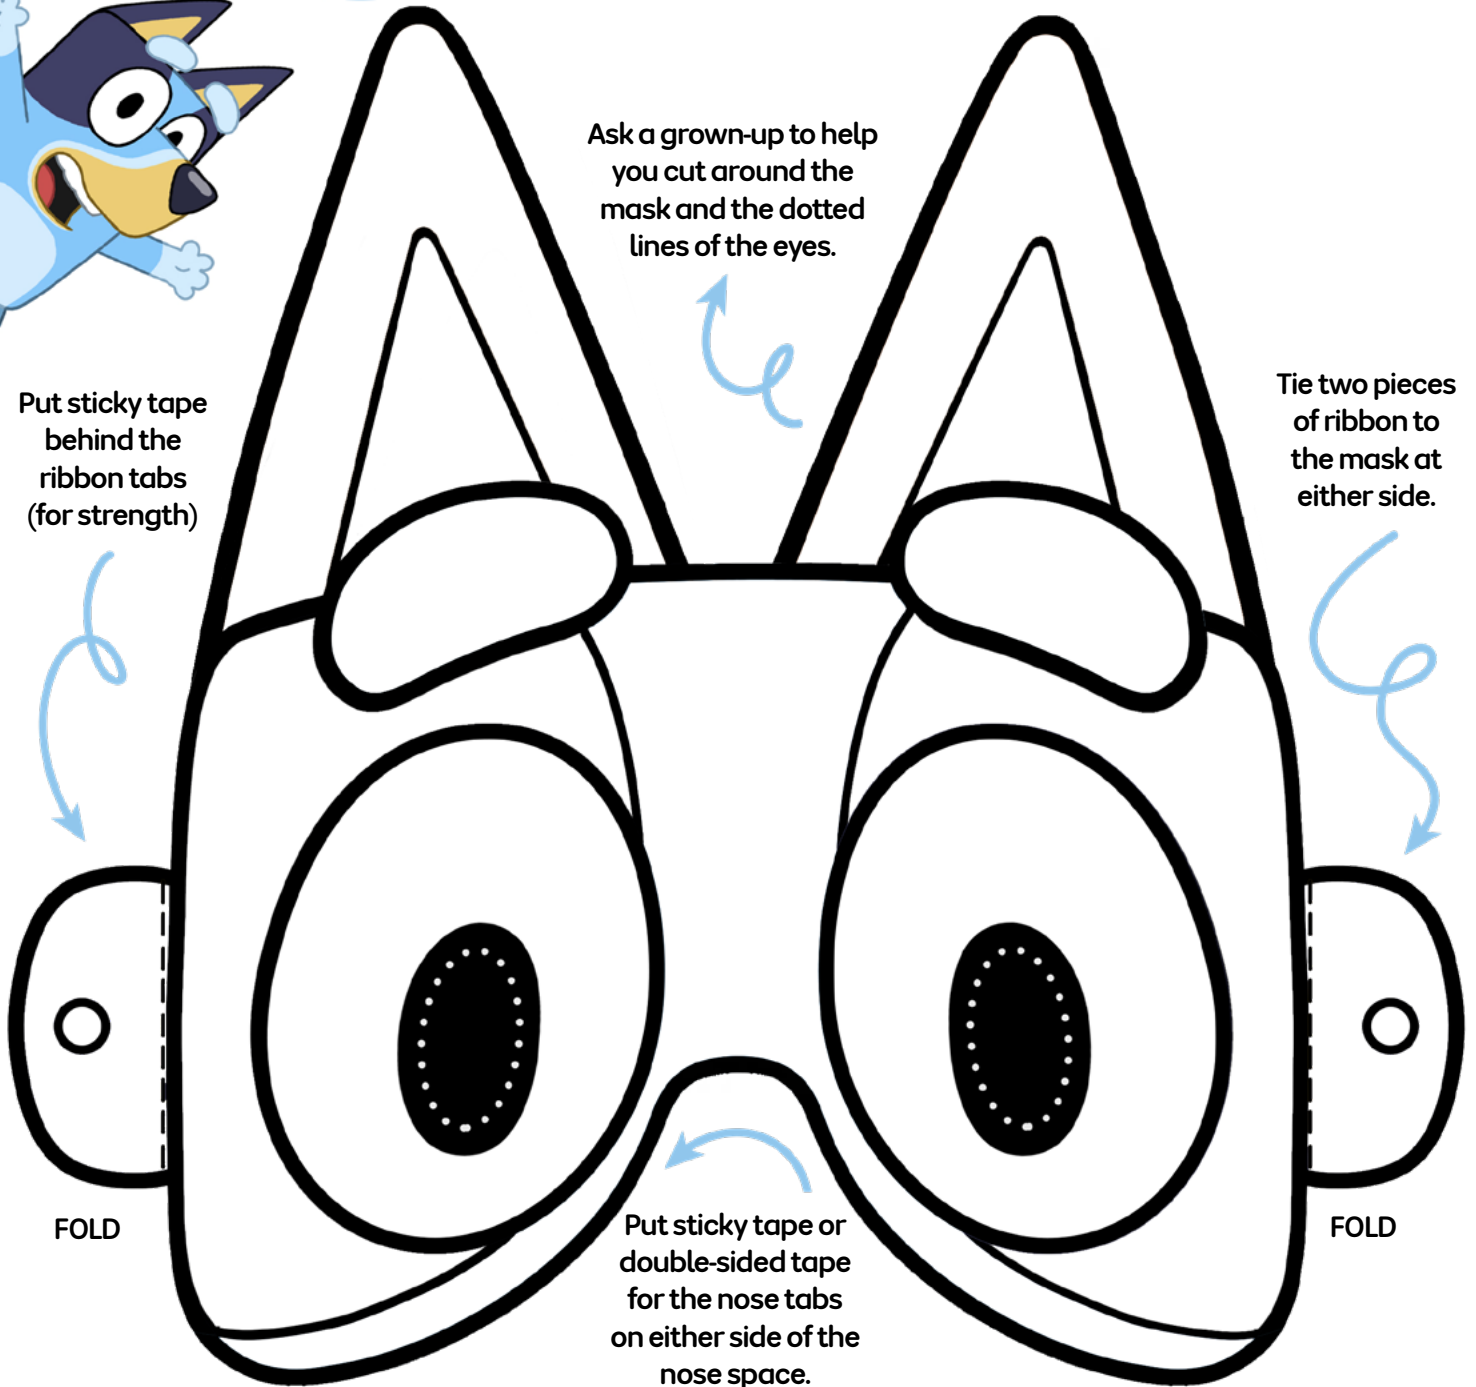

BLUEY

BLUEY PAPER MASK

just colour and play

Put sticky tape behind the ribbon tabs (for strength)

Ask a grown-up to help you cut around the mask and the dotted lines of the eyes.

Tie two pieces of ribbon to the mask at either side.

FOLD

FOLD

Put sticky tape or double-sided tape for the nose tabs on either side of the nose space.

Put sticky tape on the tabs that attach the nose to the mask.

Sticky tape.

Bluey

BINGO PAPER MASK

just colour and play

Put sticky tape behind the ribbon tabs (for strength)

Ask a grown-up to help you cut around the mask and the dotted lines of the eyes.

Tie two pieces of ribbon to the mask at either side.

FOLD

FOLD

Put sticky tape or double-sided tape for the nose tabs on either side of the nose space.

FOLD FOLD

FOLD FOLD

Put sticky tape on the tabs that attach the nose to the mask.

Sticky tape.