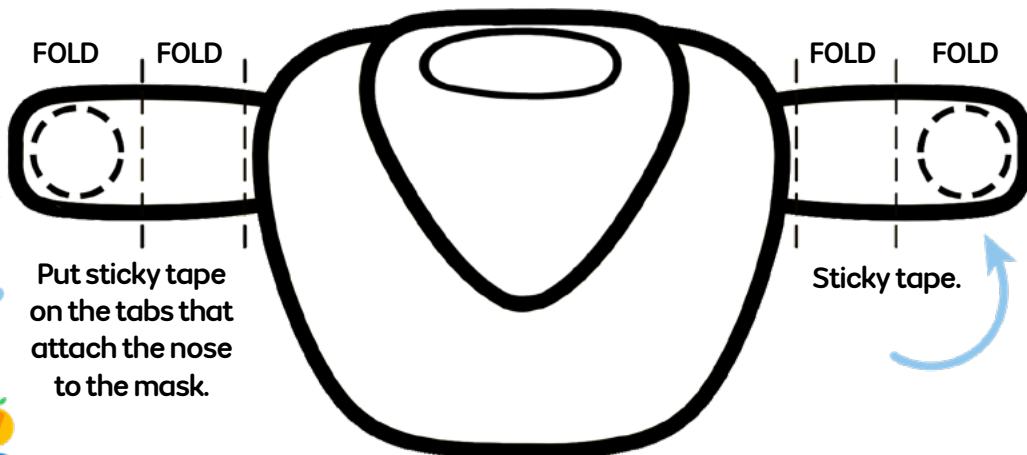

BLUEY

BLUEY PAPER MASK

just colour and play

Put sticky tape behind the ribbon tabs (for strength)

Ask a grown-up to help you cut around the mask and the dotted lines of the eyes.

Tie two pieces of ribbon to the mask at either side.

FOLD

FOLD

Put sticky tape or double-sided tape for the nose tabs on either side of the nose space.

Put sticky tape on the tabs that attach the nose to the mask.

Sticky tape.

Bluey

BINGO PAPER MASK

just colour and play

Put sticky tape behind the ribbon tabs (for strength)

Ask a grown-up to help you cut around the mask and the dotted lines of the eyes.

Tie two pieces of ribbon to the mask at either side.

FOLD

FOLD

Put sticky tape or double-sided tape for the nose tabs on either side of the nose space.

FOLD FOLD

FOLD FOLD

Put sticky tape on the tabs that attach the nose to the mask.

Sticky tape.