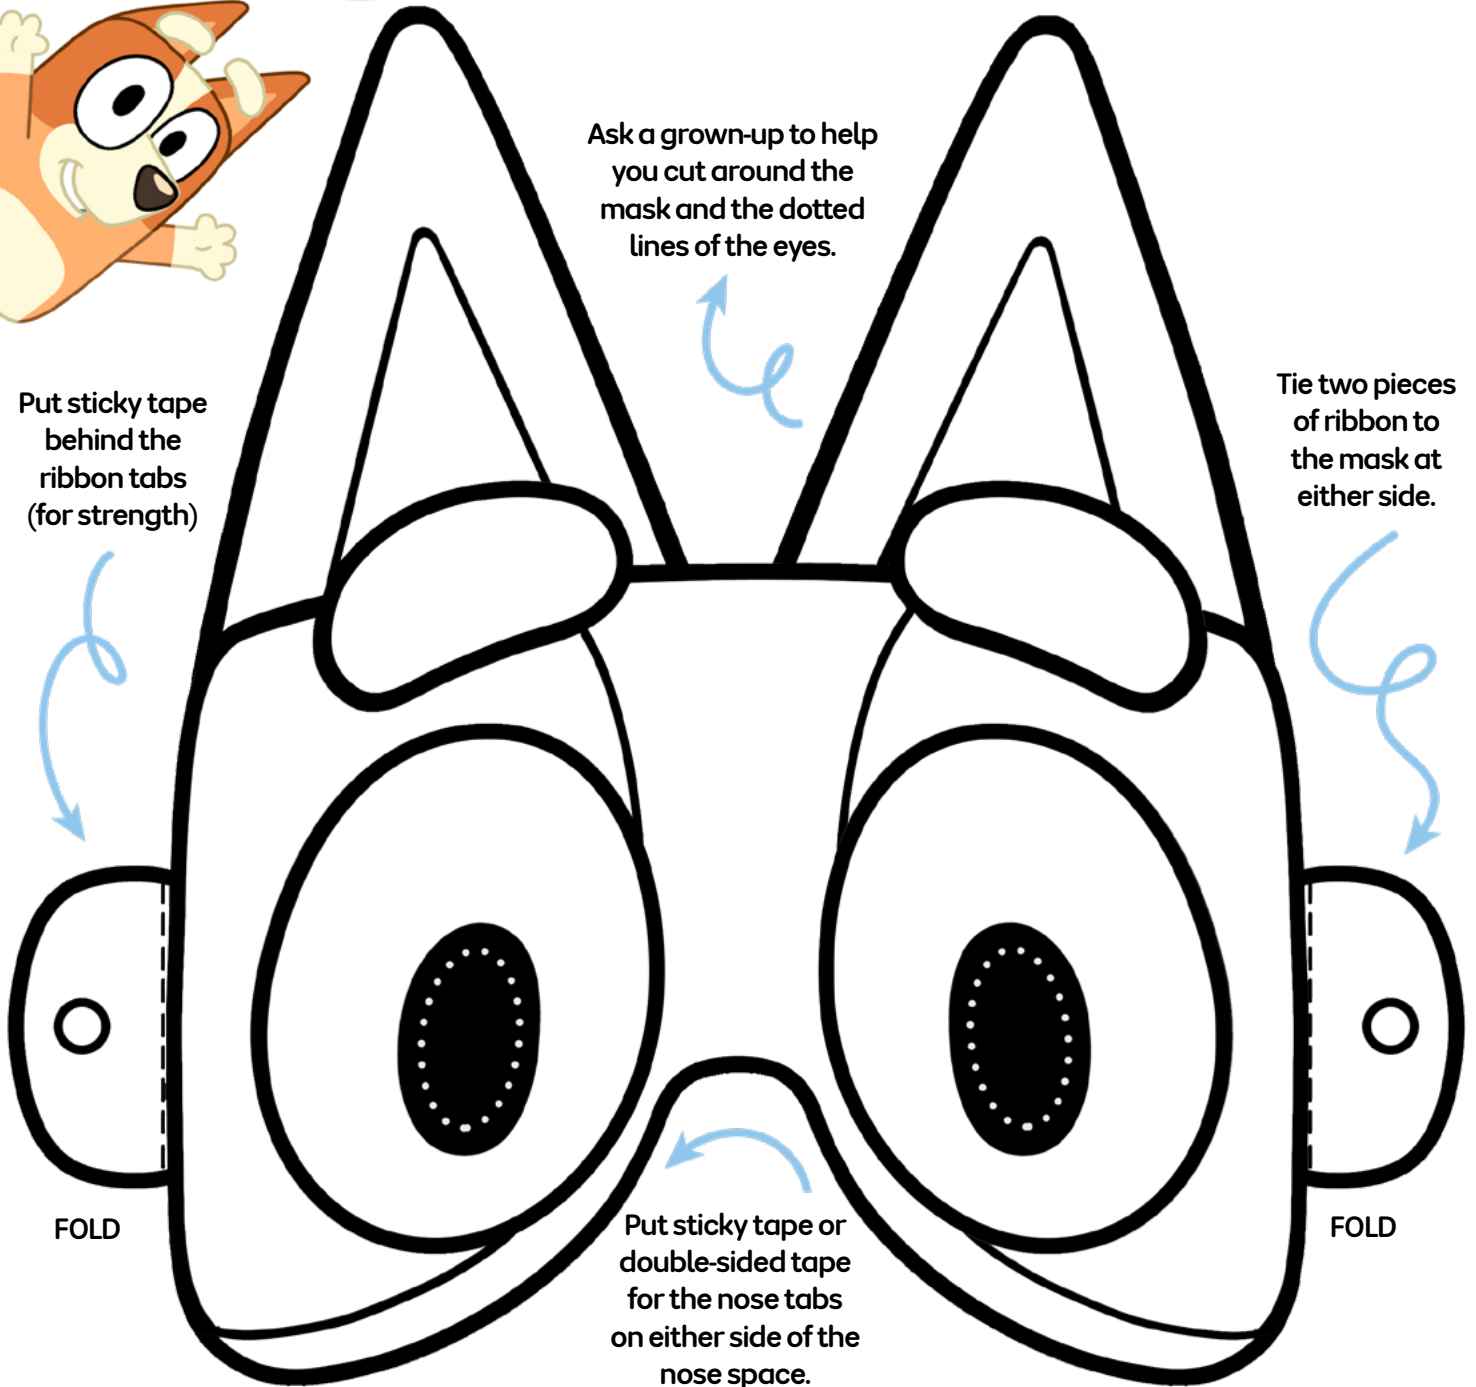

BLUEY

BLUEY PAPER MASK

just colour and play

Put sticky tape behind the ribbon tabs (for strength)

Ask a grown-up to help you cut around the mask and the dotted lines of the eyes.

Tie two pieces of ribbon to the mask at either side.

FOLD

FOLD

Put sticky tape or double-sided tape for the nose tabs on either side of the nose space.

Put sticky tape on the tabs that attach the nose to the mask.

Sticky tape.

Bluey

BINGO PAPER MASK

just colour and play

Put sticky tape behind the ribbon tabs (for strength)

Ask a grown-up to help you cut around the mask and the dotted lines of the eyes.

Tie two pieces of ribbon to the mask at either side.

FOLD

FOLD

Put sticky tape or double-sided tape for the nose tabs on either side of the nose space.

FOLD FOLD

FOLD FOLD

Put sticky tape on the tabs that attach the nose to the mask.

Sticky tape.