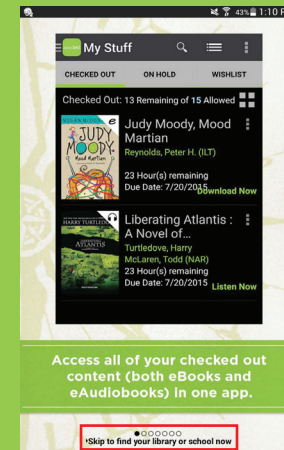

HOW to LOG IN to AXIS 360

Download the Axis 360 App from iTunes, Amazon or Google Play or Open your library's Axis 360 URL in a browser (skip steps 1-4)

1.

Tap the **Axis 360** icon.

2.

Tap **Skip** to skip the tutorial.

3.

Enter your **school or library name** then tap on the **Search** button.

4.

Tap on your **school or library name**.

5.

Enter your **Library ID**** and **PIN(Password)** and then click **Login**.

6.

You can now search for and checkout a book.