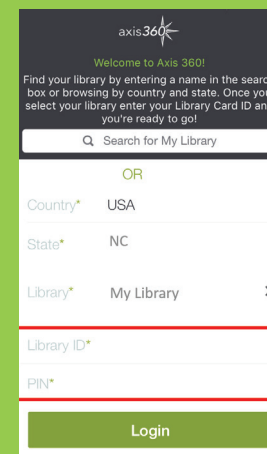

HOW to LOG IN to AXIS 360

Download the Axis 360 App from iTunes, Amazon or Google Play or Open your library's Axis 360 URL in a browser (skip steps 1-4)

1.

Tap the **Axis 360** icon.

2.

Tap **Skip** to skip the tutorial.

3.

Enter your **school or library name** then tap on the **Search** button.

4.

Tap on your **school or library name**.

5.

Enter your **Library ID**** and **PIN(Password)** and then click **Login**.

6.

You can now search for and checkout a book.