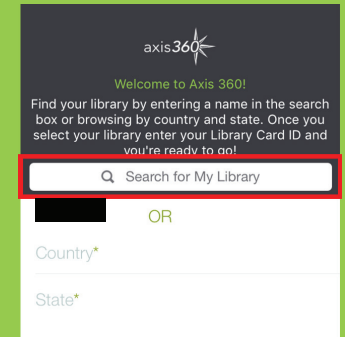

Enter your **school or library name** then tap on the **Search** button.

4.