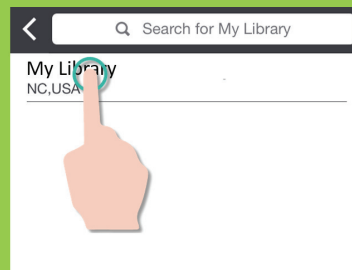

HOW to LOG IN to AXIS 360

Download the Axis 360 App from iTunes, Amazon or Google Play or Open your library's Axis 360 URL in a browser (skip steps 1-4)

1.

Tap the **Axis 360** icon.

2.

Tap **Skip** to skip the tutorial.

3.

Enter your **school or library name** then tap on the **Search** button.

4.

Tap on your **school or library name**.

5.

Enter your **Library ID**** and **PIN(Password)** and then click **Login**.

6.

You can now search for and checkout a book.